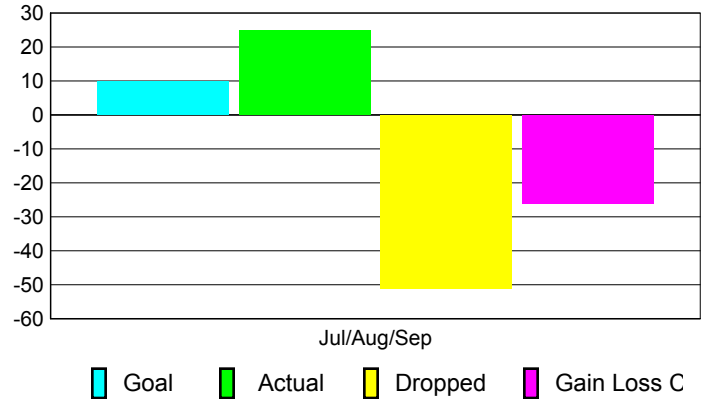

### YTD Status Quo Clubs 2010-2011

Status Quo Clubs Compared to Status Quo Members

## MEMBERSHIP

**Membership Results  
2010-2011**

**Membership  
2009-2010**

Month	Net Memb Goal	Actual New Memb	Actual Dropped Memb	Gain/Loss of Memb	Gain/Loss of Memb
Jul/Aug/Sep	10	25	-51	-26	-22
<b>Totals</b>	<b>10</b>	<b>25</b>	<b>-51</b>	<b>-26</b>	<b>-22</b>

### Membership Results 2010-2011

Goal, New, Dropped, Gain/Loss

### Comparison of Membership Gain/Loss

Current Year Compared to the Previous Year